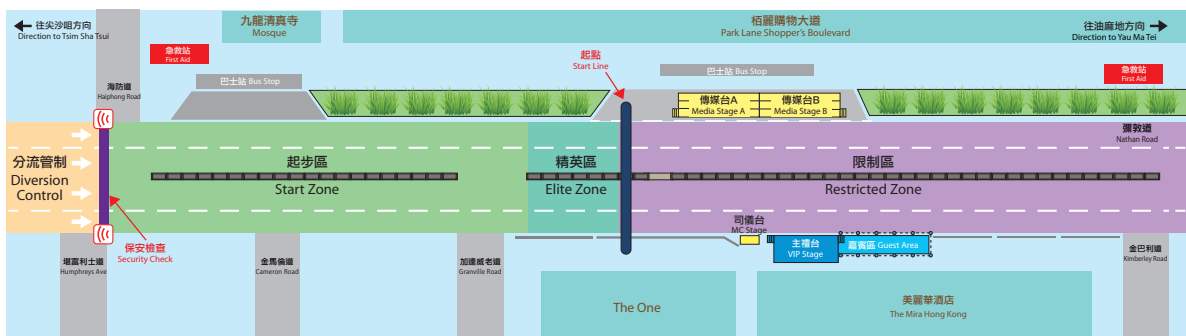

不設泊車 No Parking

除大會之指定車輛外，於比賽起步區、賽道及終點區內不准泊車。

No Parking will be available or allowed at the Start Area, along the race course and Finish Area, except for official vehicles with special permits.