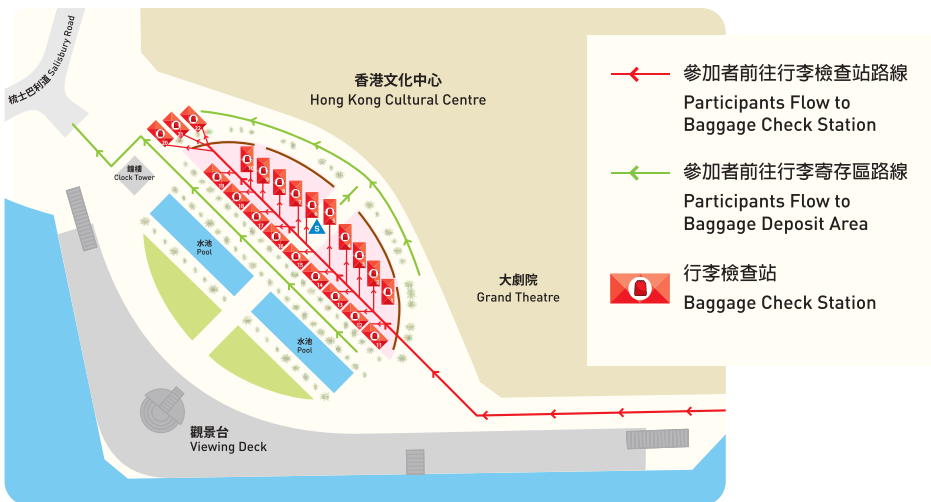

Half Marathon Start Area Arrangement

馬拉松 / 半馬拉松起步區 (尖沙咀)

Marathon / Half Marathon Start Area (Tsim Sha Tsui)

- 水站 Water Station
- 流動洗手間 Mobile Toilet
- 急救站 First Aid Station
- 的士落客區 Taxi Alighting Area
- 尖沙咀 / 尖東港鐵站出口 Exit of Tsim Sha Tsui / East Tsim Sha Tsui MTR Station
- 保安檢查站 Security Check Area
- 分流管制 Diversion Control
- 起跑區 Start Zone
- 賽道 Race Course
- 行李檢查站 Baggage Check Station
- 行李車輛 Baggage Truck
- 參賽者由尖東港鐵站J3出口前往行李檢查站路線
Participants Flow from Exit J3 of East Tsim Sha Tsui MTR Station to Baggage Check Station
- 參賽者由地面前往行李檢查站路線
Participants Flow from Ground to Baggage Check Station
- 參賽者由地面前往起點路線 (寄存行李後)
Participants Flow from Ground to Start Zone (after Baggage Deposit)
- 參賽者由尖東港鐵站L1及L3出口或尖沙咀港鐵站E出口前往起點路線 (如不需寄存行李)
Participants Flow from Exit L1 and L3 of East Tsim Sha Tsui MTR Station or Exit E of Tsim Sha Tsui Station to Start Zone (without Baggage Deposit)