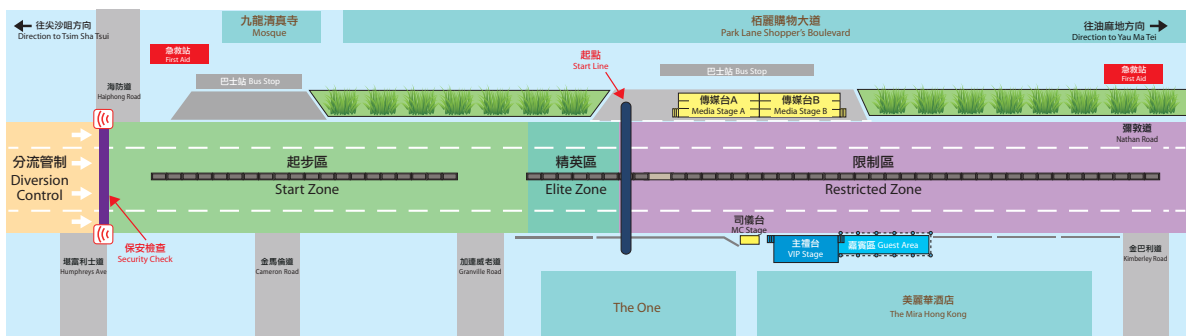

不設泊車 No Parking

除大會之指定車輛外，於比賽起步區、賽道及終點區內不准泊車。
No Parking will be available or allowed at the Start Area, along the race course and Finish Area, except for official vehicles with special permits.