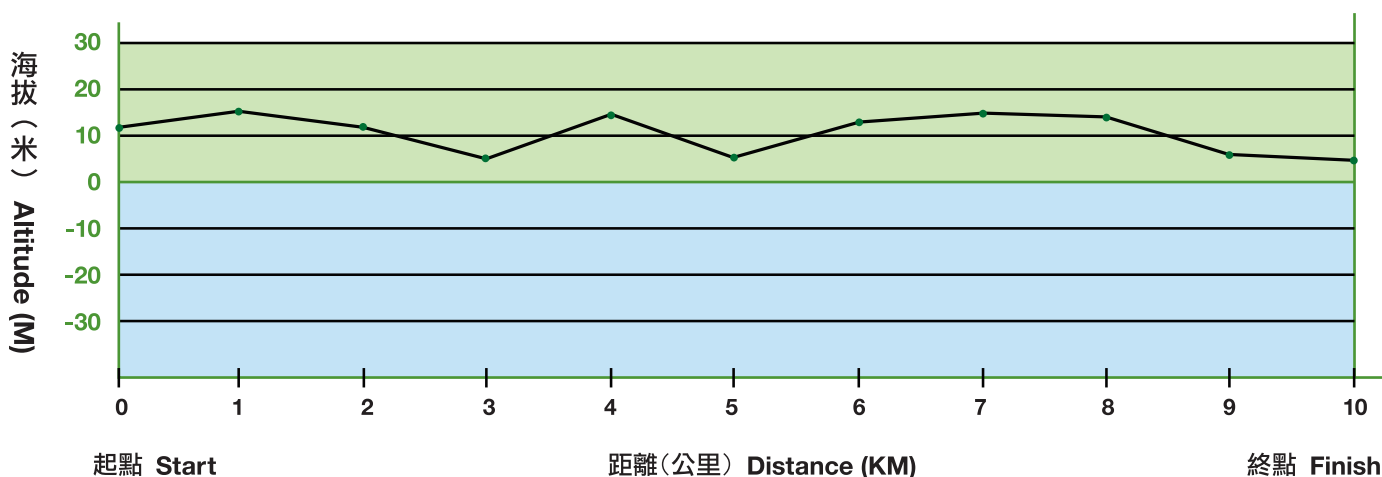

十公里路線及高度圖

Course Map and Course Profile of 10KM

Standard Chartered
Hong Kong Marathon
渣打香港馬拉松

賽道圖 Course Map
十公里賽 10KM Race

Regal Hotels International

Experience the epitome of unparalleled service at Regal Hotels.