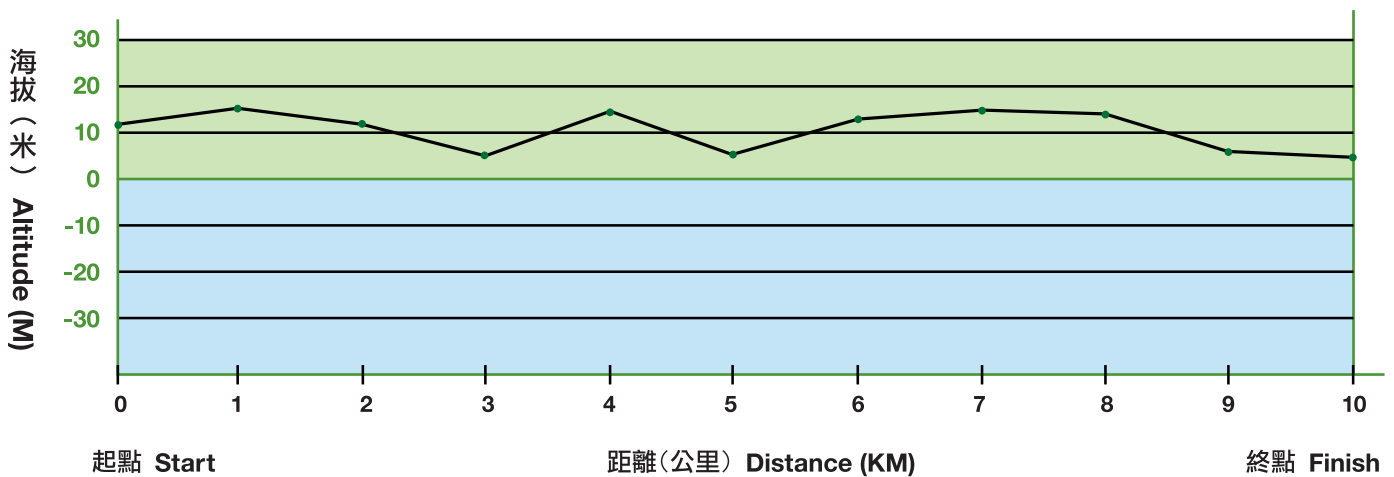

十公里路線及高度圖

Course Map and Course Profile of 10KM

Standard Chartered
Hong Kong Marathon
渣打香港馬拉松

賽道圖 Course Map
十公里賽 10KM Race

Regal Hotels International

Experience the epitome of unparalleled service at Regal Hotels.