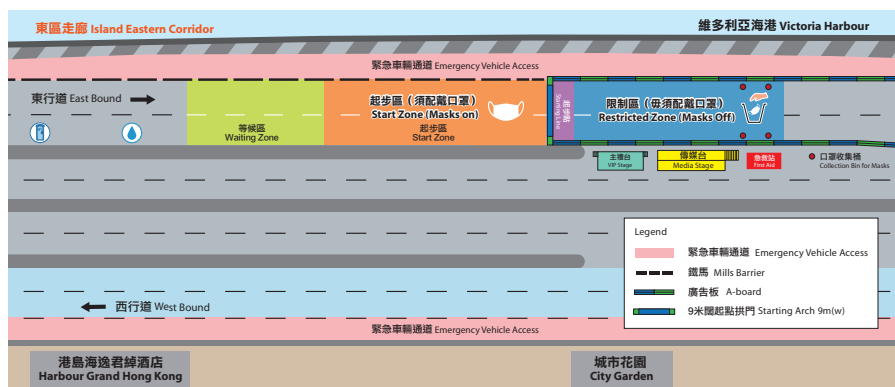

不設泊車 No Parking

除大會之指定車輛外，於比賽起步區、賽道及終點區內不准泊車。

No Parking will be available or allowed at the Start Area, along the race course and Finish Area, except for official vehicles with special permits.