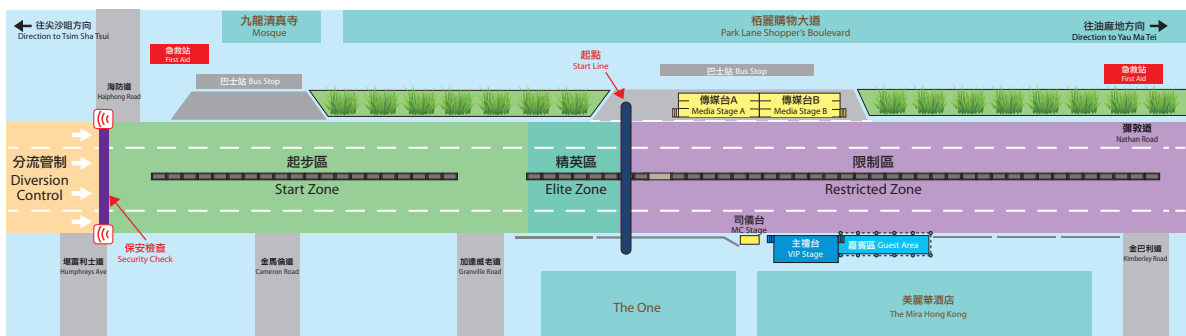

不設泊車 No Parking

除大會之指定車輛外，於比賽起步區、賽道及終點區內不准泊車。
No Parking will be available or allowed at the Start Area, along the race course and Finish Area, except for official vehicles with special permits.